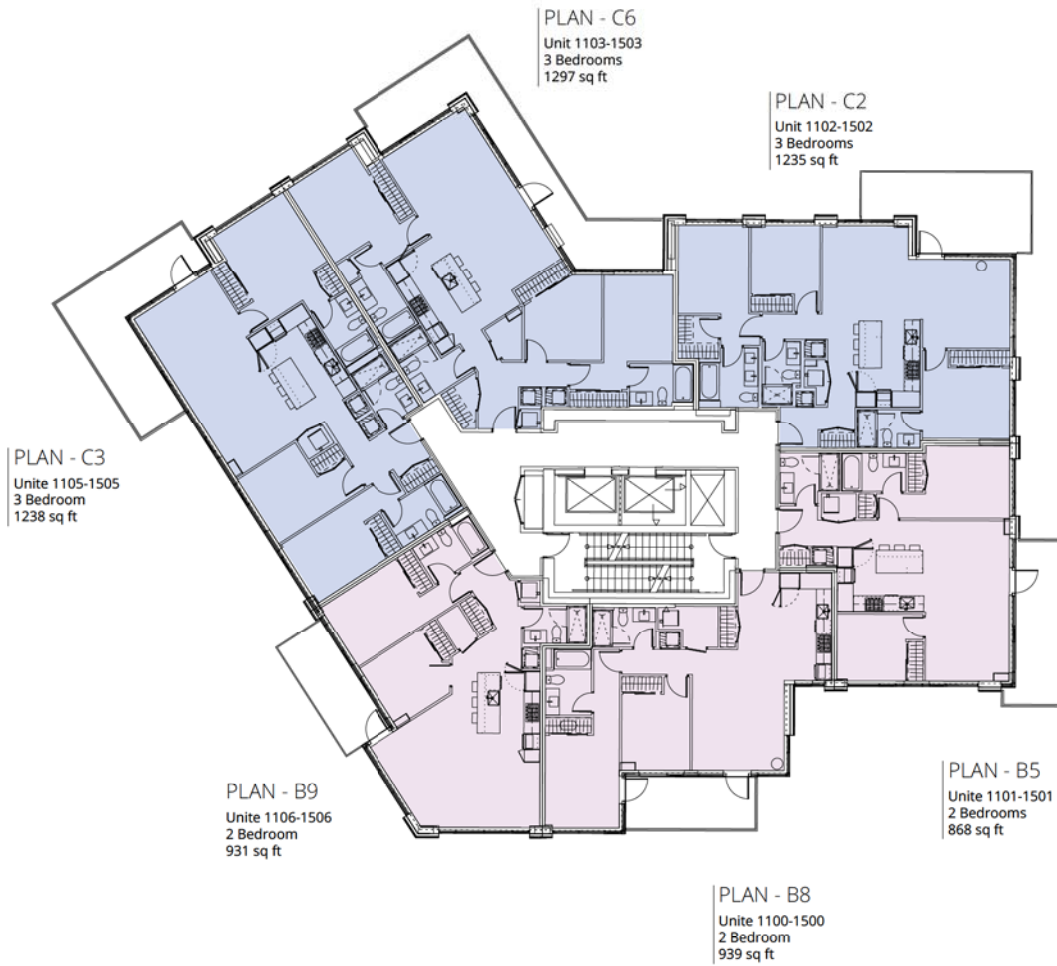

LEVEL 11-13,15 TOWER E