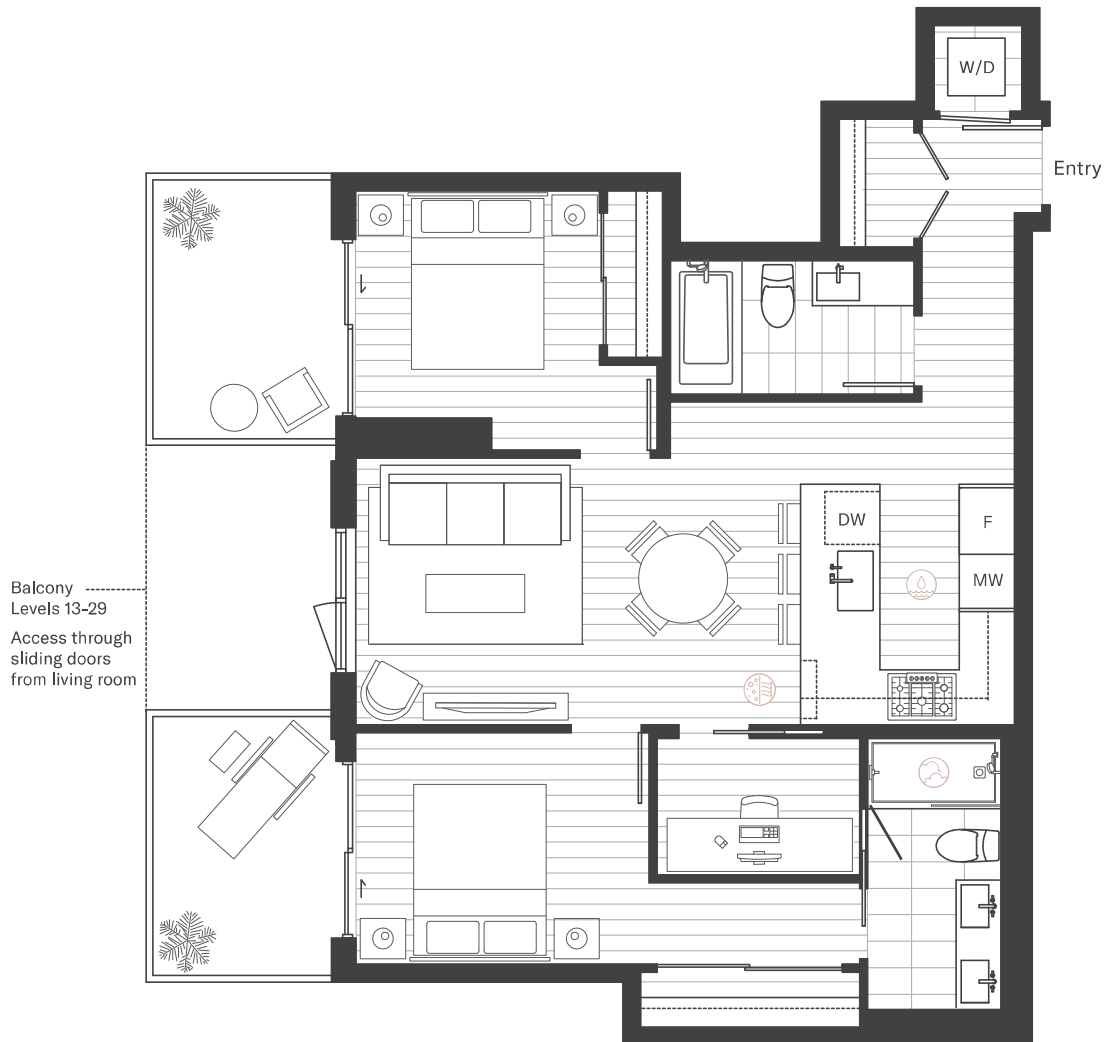

C4

2 Bedroom & 2 Bathroom + Den

Interior sqft 843
Exterior sqft 121-206
Total sqft 964-1049

METROTOWN

02 Wellness Features

- steam showers
- filtered water
- purified air

Balcony
Levels 13-29
Access through
sliding doors
from living room

Level 3

Level 4-12

Level 13-16

Level 17-20

Level 21-24

Level 25-27

Level 28-29

Scan to see
all floorplans