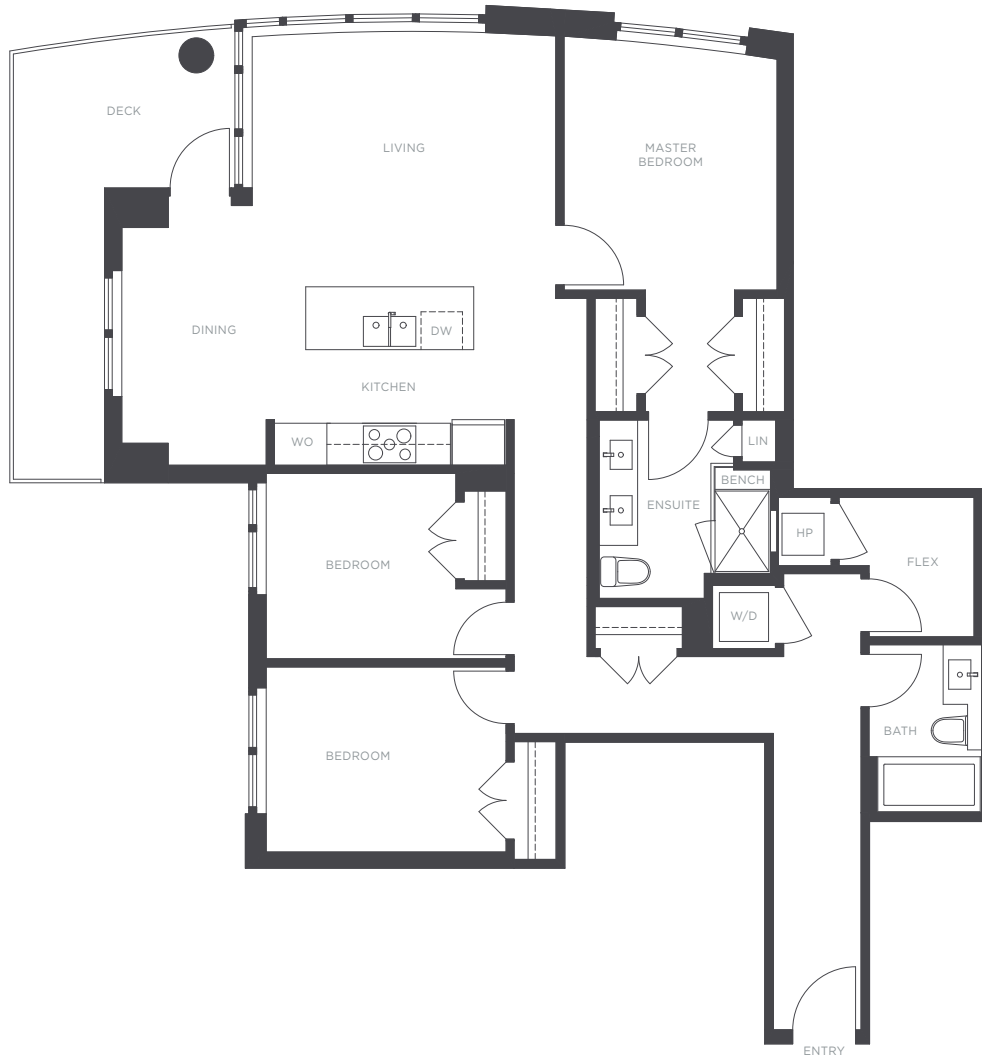

THE RESIDENCES

— AT NOBEL PARK —

DRAFT

PLAN H
3533 ROSS DRIVE

3 BEDROOM + FLEX
2 BATHROOM
APPROX. 1,277 SQ. FT.