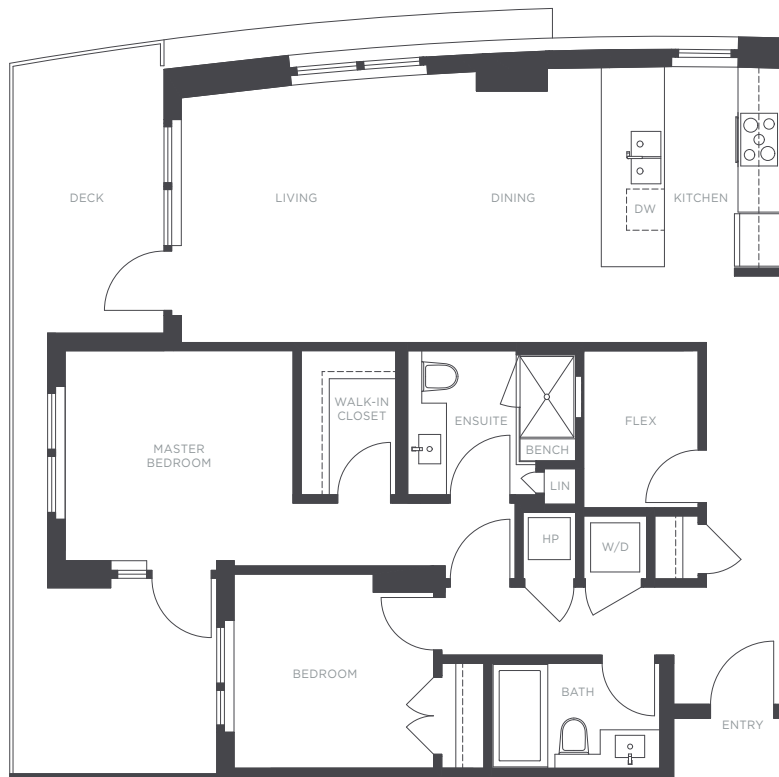

THE RESIDENCES

— AT NOBEL PARK —

DRAFT

PLAN G1
3533 ROSS DRIVE

2 BEDROOM + FLEX
2 BATHROOM
APPROX. 1,040 SQ. FT.

LEVELS
7 TO 13