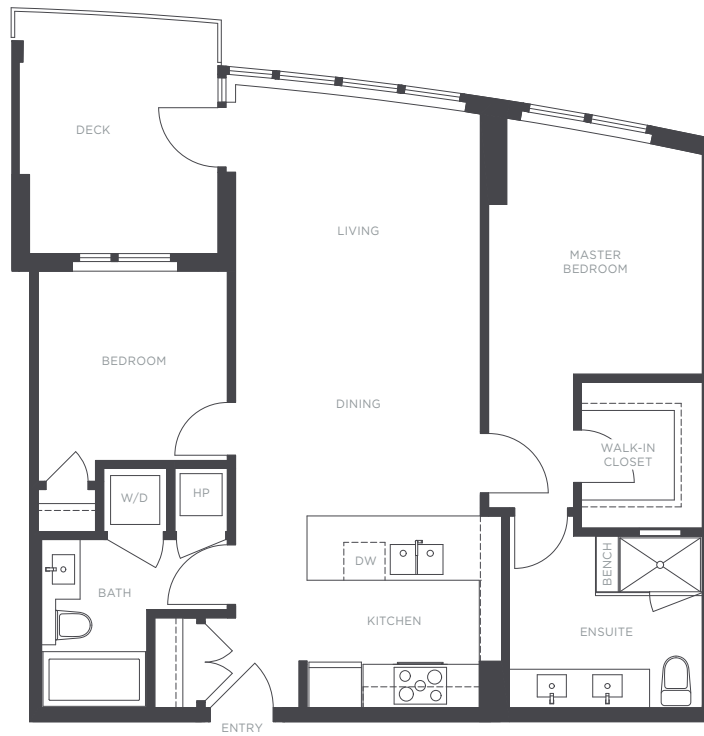

THE RESIDENCES

— AT NOBEL PARK —

DRAFT

PLAN D5
3533 ROSS DRIVE

2 BEDROOM
2 BATHROOM
APPROX. 907 - 923 SQ. FT.