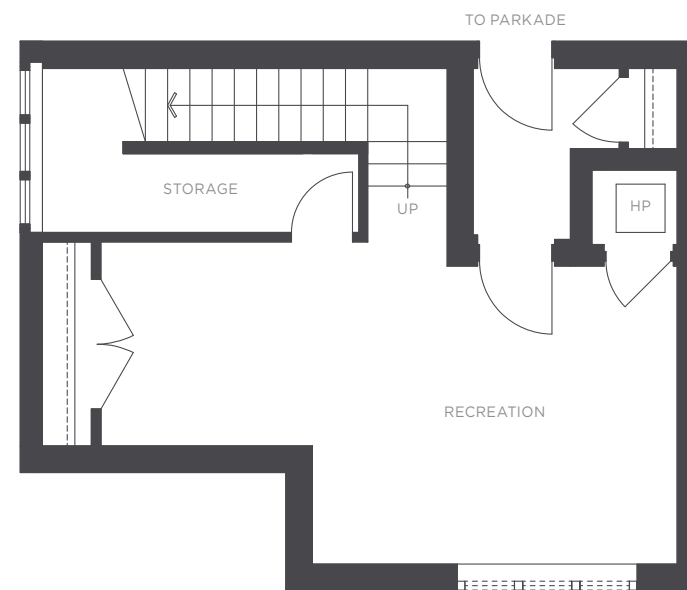

THE RESIDENCES

— AT NOBEL PARK —

DRAFT

WINDOW FOR HOME #5, 13, 17

LOWER

MAIN

UPPER

ROOF DECK

TOWNHOME A

3483 ROSS DRIVE

4 BEDROOM
 3.5 BATHROOM
 APPROX. 2,407 - 2,579 SQ. FT.