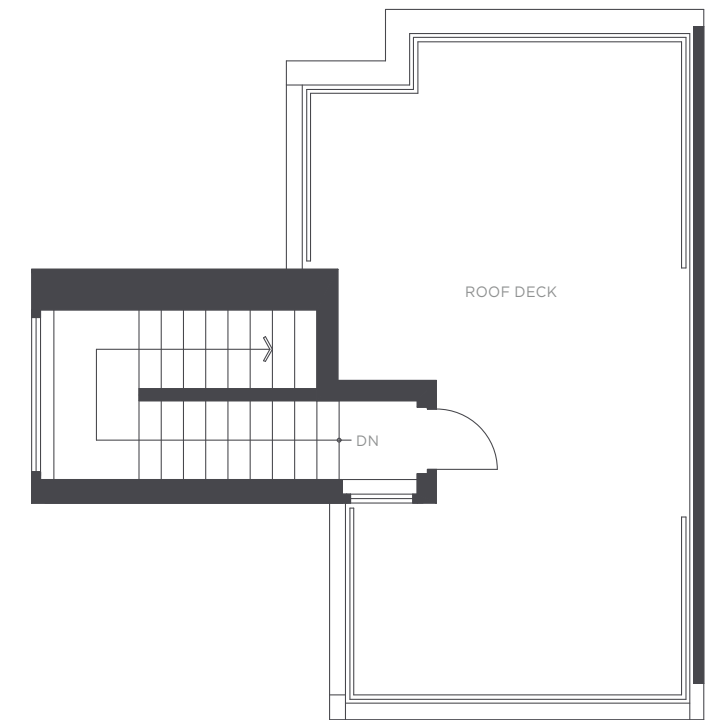

THE RESIDENCES

— AT NOBEL PARK —

DRAFT

WINDOW FOR HOME #5, 13, 17

LOWER

MAIN

UPPER

ROOF DECK

TOWNHOME A

3483 ROSS DRIVE

4 BEDROOM
 3.5 BATHROOM
 APPROX. 2,407 - 2,579 SQ. FT.