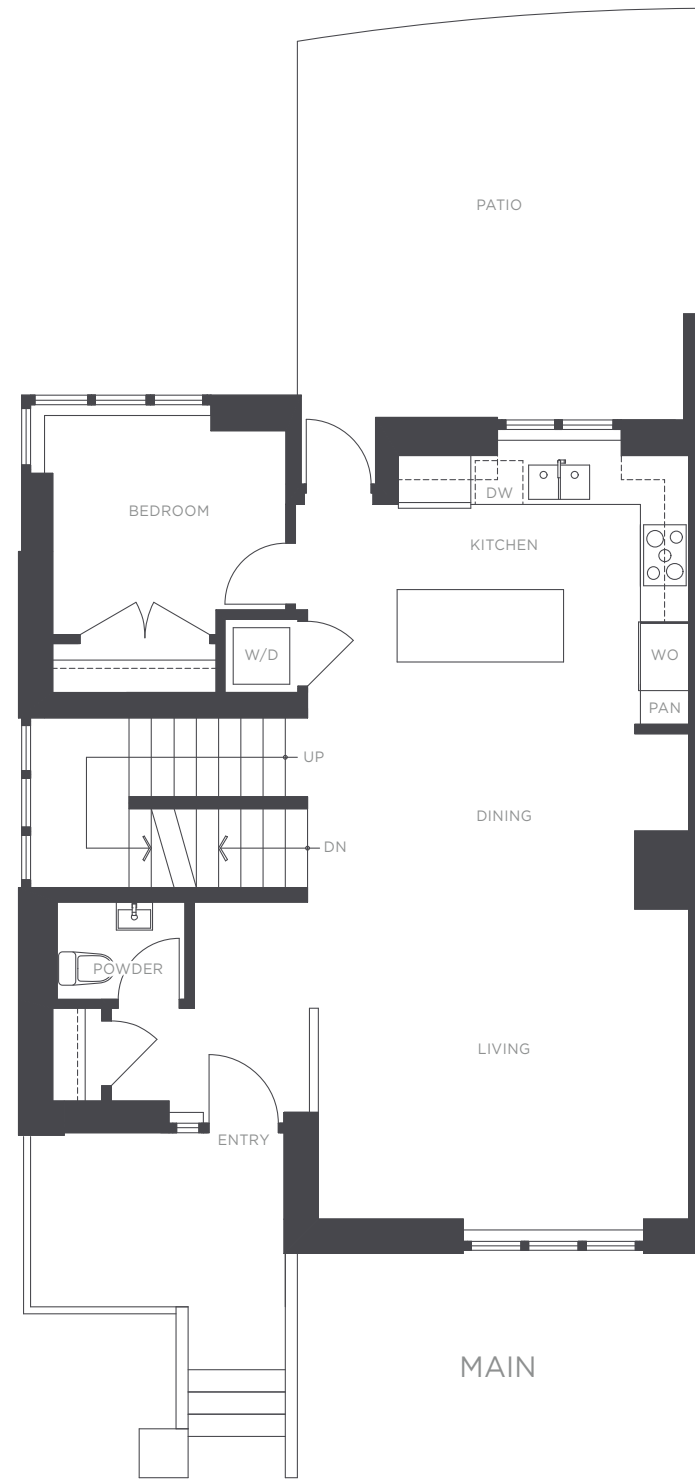

THE RESIDENCES

— AT NOBEL PARK —

DRAFT

WINDOW FOR HOME #5, 13, 17

LOWER

MAIN

UPPER

ROOF DECK

TOWNHOME A

3483 ROSS DRIVE

4 BEDROOM
 3.5 BATHROOM
 APPROX. 2,407 - 2,579 SQ. FT.