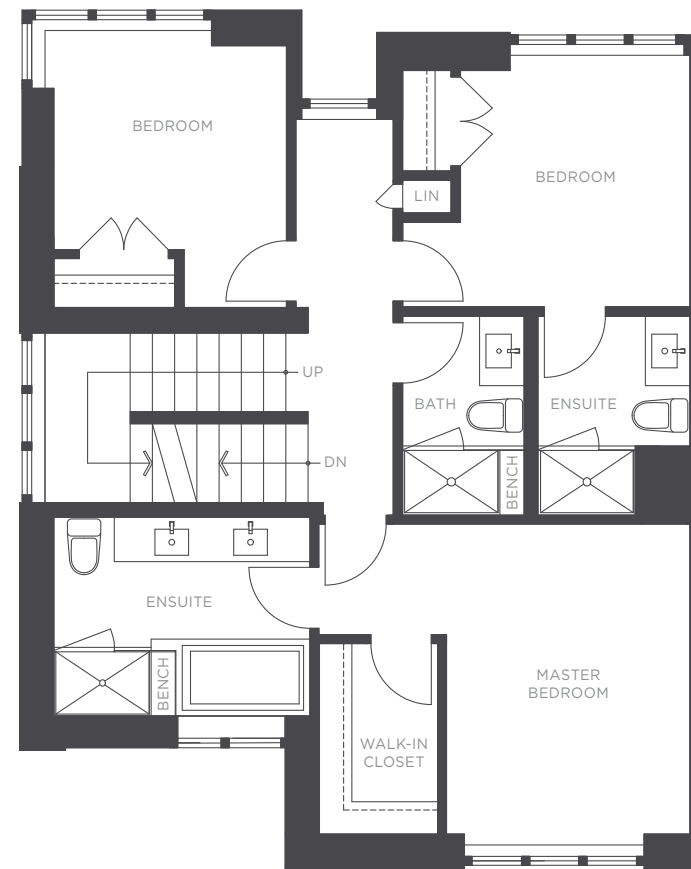

THE RESIDENCES

— AT NOBEL PARK —

DRAFT

WINDOW FOR HOME #5, 13, 17

LOWER

MAIN

UPPER

ROOF DECK

TOWNHOME A

3483 ROSS DRIVE

4 BEDROOM
 3.5 BATHROOM
 APPROX. 2,407 - 2,579 SQ. FT.