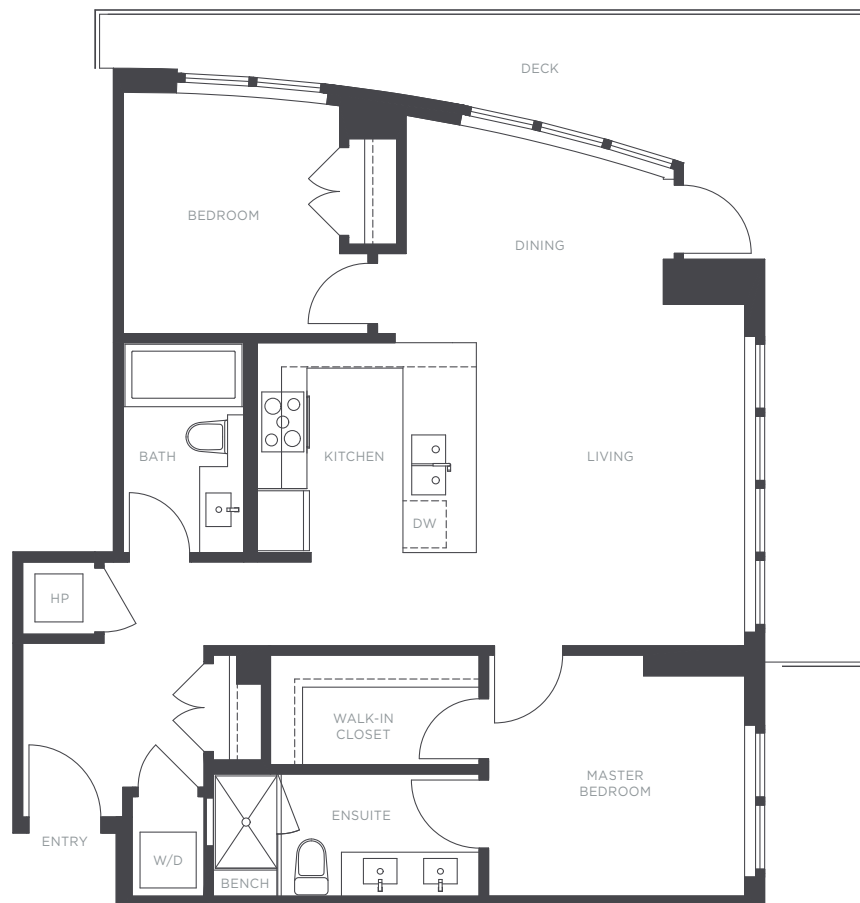

# THE RESIDENCES

— AT NOBEL PARK —

DRAFT

PLAN F1  
3563 ROSS DRIVE

2 BEDROOM  
2 BATHROOM  
APPROX. 934 SQ. FT.