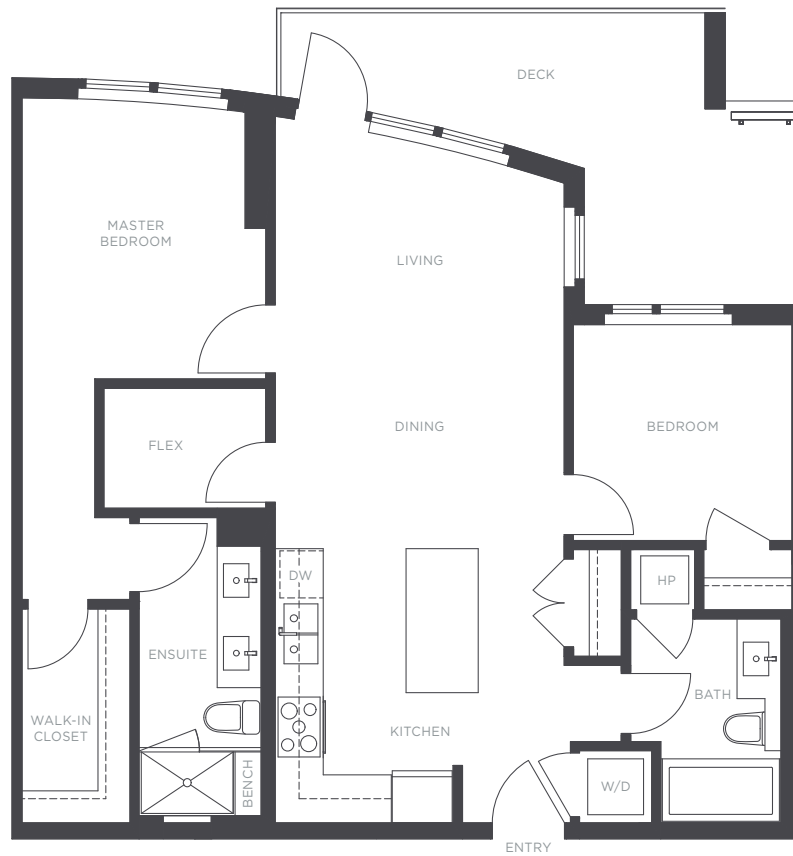

THE RESIDENCES

— AT NOBEL PARK —

DRAFT

PLAN E
3563 ROSS DRIVE

2 BEDROOM + FLEX
2 BATHROOM
APPROX. 925 SQ. FT.