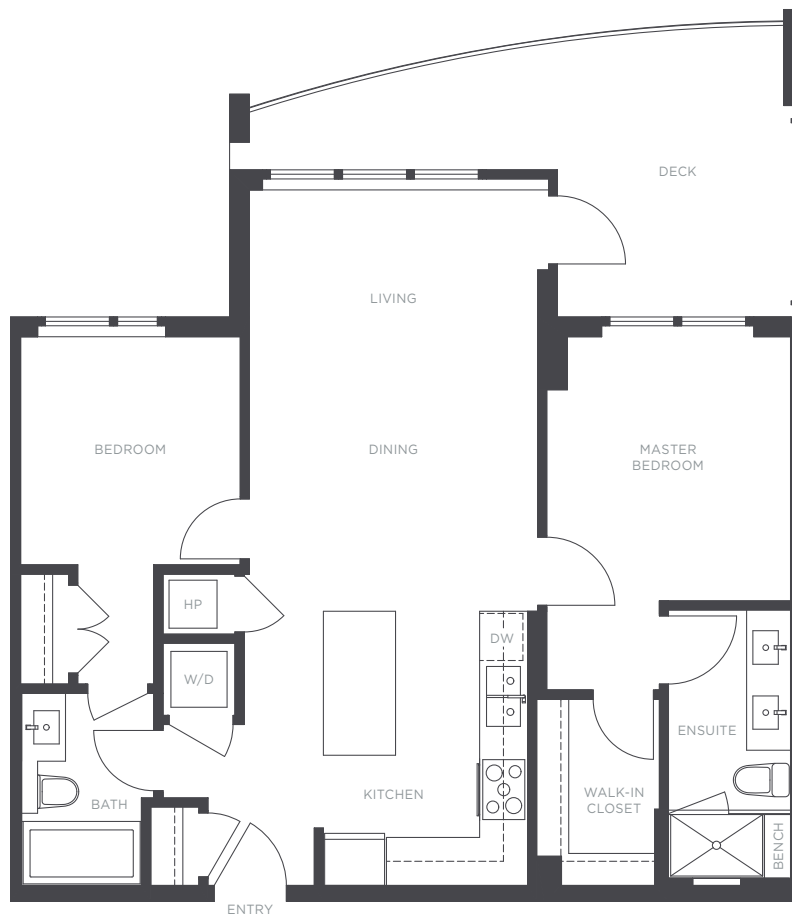

THE RESIDENCES

— AT NOBEL PARK —

DRAFT

PLAN D
3563 ROSS DRIVE

2 BEDROOM
2 BATHROOM
APPROX. 886 SQ. FT.