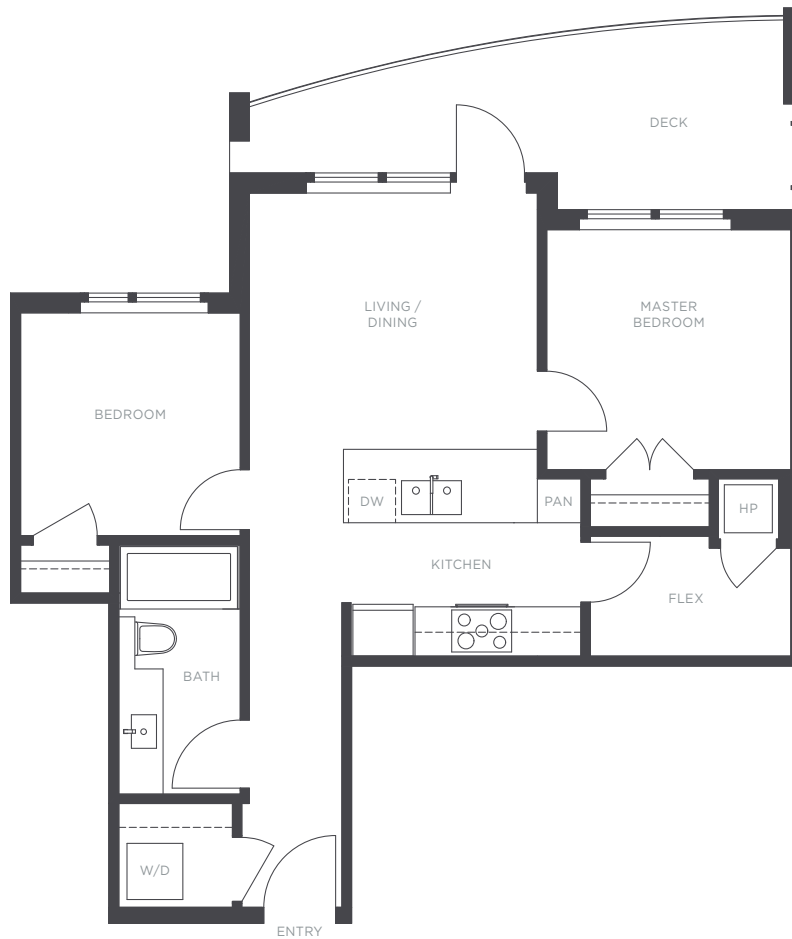

THE RESIDENCES

— AT NOBEL PARK —

DRAFT

PLAN C
3563 ROSS DRIVE

2 BEDROOM + FLEX
1 BATHROOM
APPROX. 723 SQ. FT.