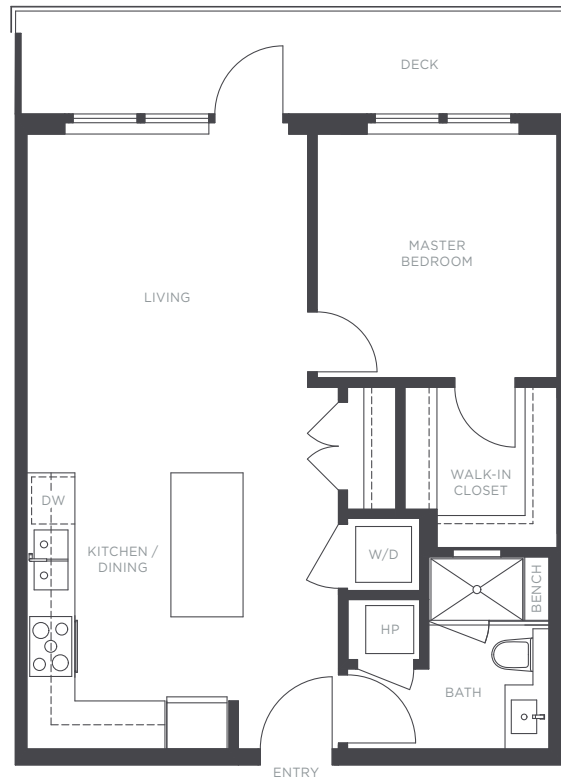

THE RESIDENCES

— AT NOBEL PARK —

DRAFT

PLAN A
3563 ROSS DRIVE

1 BEDROOM
1 BATHROOM
APPROX. 624 SQ. FT.